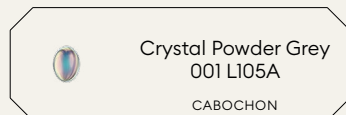

SWAROVSKI

Shimmer Effects

AB Effects

Cabochons

Crystal Golden Shadow
001 GSHA
CABOCHON

Crystal Rosaline Pearl
001 294
CABOCHON

Crystal Dark Grey Pearl
001 617
CABOCHON

Jet
280
CABOCHON

Jet Hematite
280 HEM
CABOCHON

Nightfall Effects

Rimmed Flat Backs