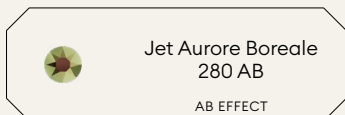

SWAROVSKI

Shimmer Effects

AB Effects

Cabochons

Crystal Golden Shadow
001 GSHA
CABOCHON

Crystal Rosaline Pearl
001 294
CABOCHON

Crystal Dark Grey Pearl
001 617
CABOCHON

Jet
280
CABOCHON

Jet Hematite
280 HEM
CABOCHON

Nightfall Effects

Rimmed Flat Backs