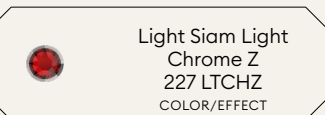

Rimmed Flat Backs